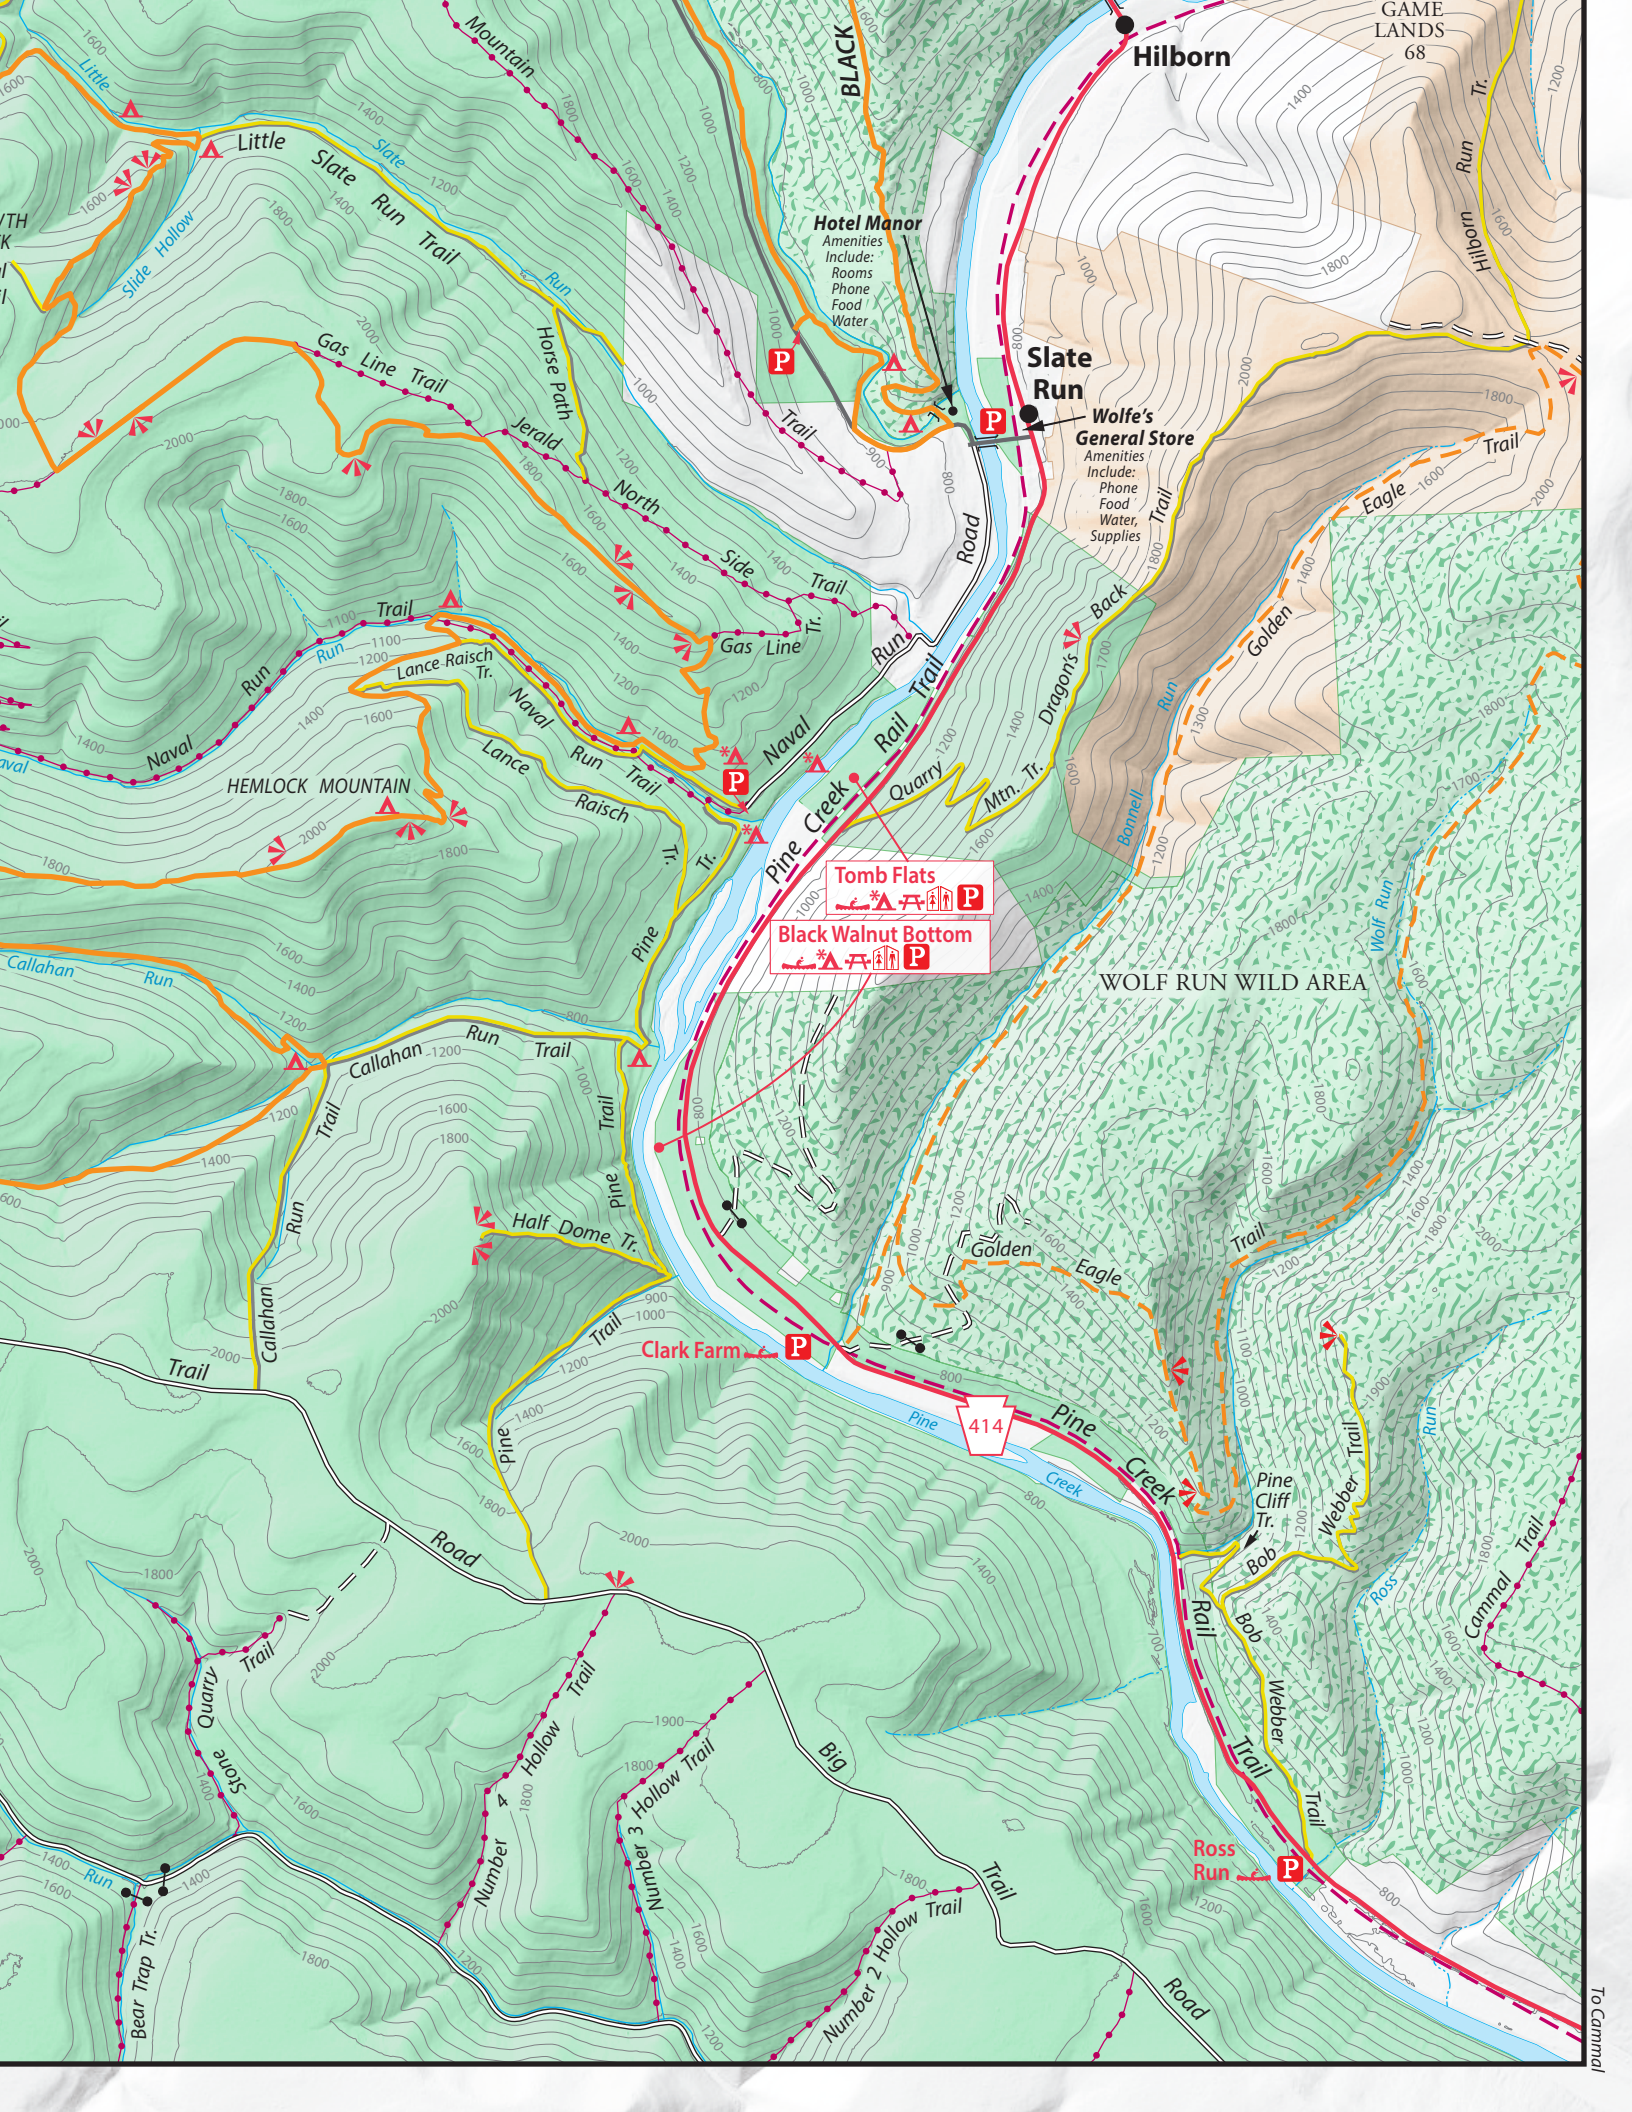

44

P

P

DCOMING CO.
POTTER CO.

Black Forest Trail Tiadaghton State Forest

Tioga, Lycoming, Potter
and Clinton Counties

Department of Conservation and
Natural Resources
Bureau of Forestry

2016

Hilborn

Slate Run

Wolfe's General Store

Hotel Manor

Tomb Flats

Black Walnut Bottom

WOLF RUN WILD AREA

Clark Farm