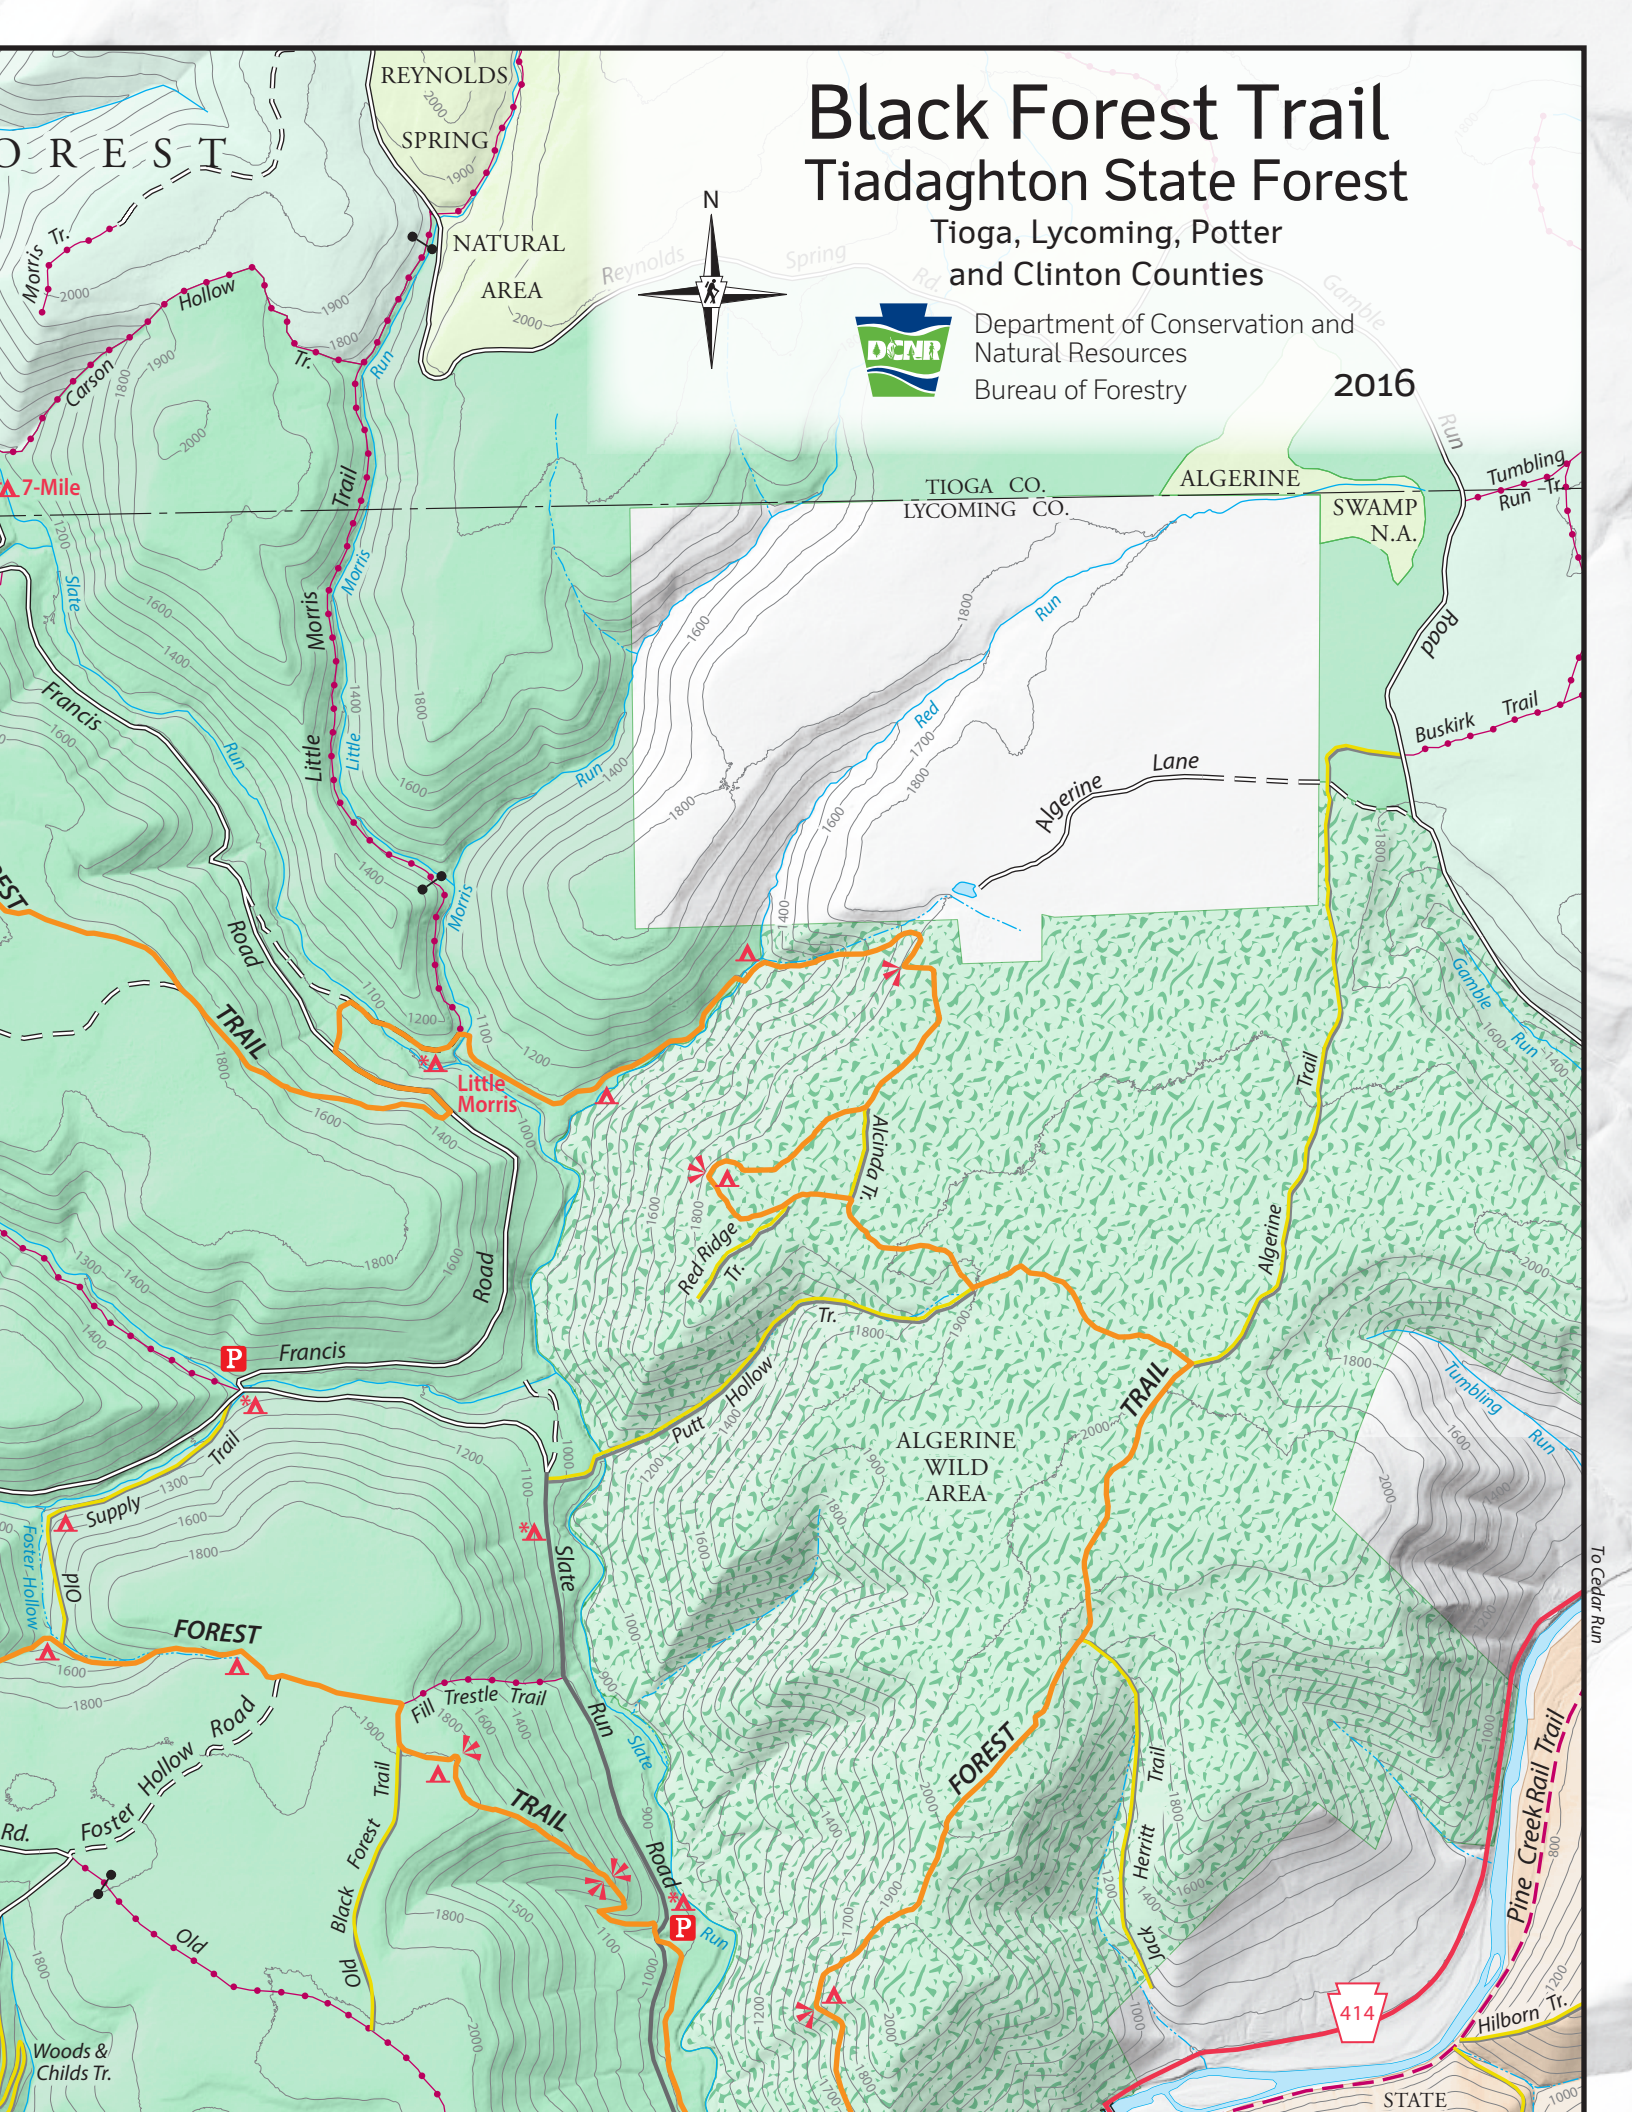

44

P

P

DCOMING CO.
POTTER CO.

Black Forest Trail Tiadaghton State Forest

Tioga, Lycoming, Potter
and Clinton Counties

Department of Conservation and
Natural Resources
Bureau of Forestry

2016

Hilborn

Slate Run

Wolfe's General Store

Hotel Manor

Tomb Flats

Black Walnut Bottom

WOLF RUN WILD AREA

Clark Farm