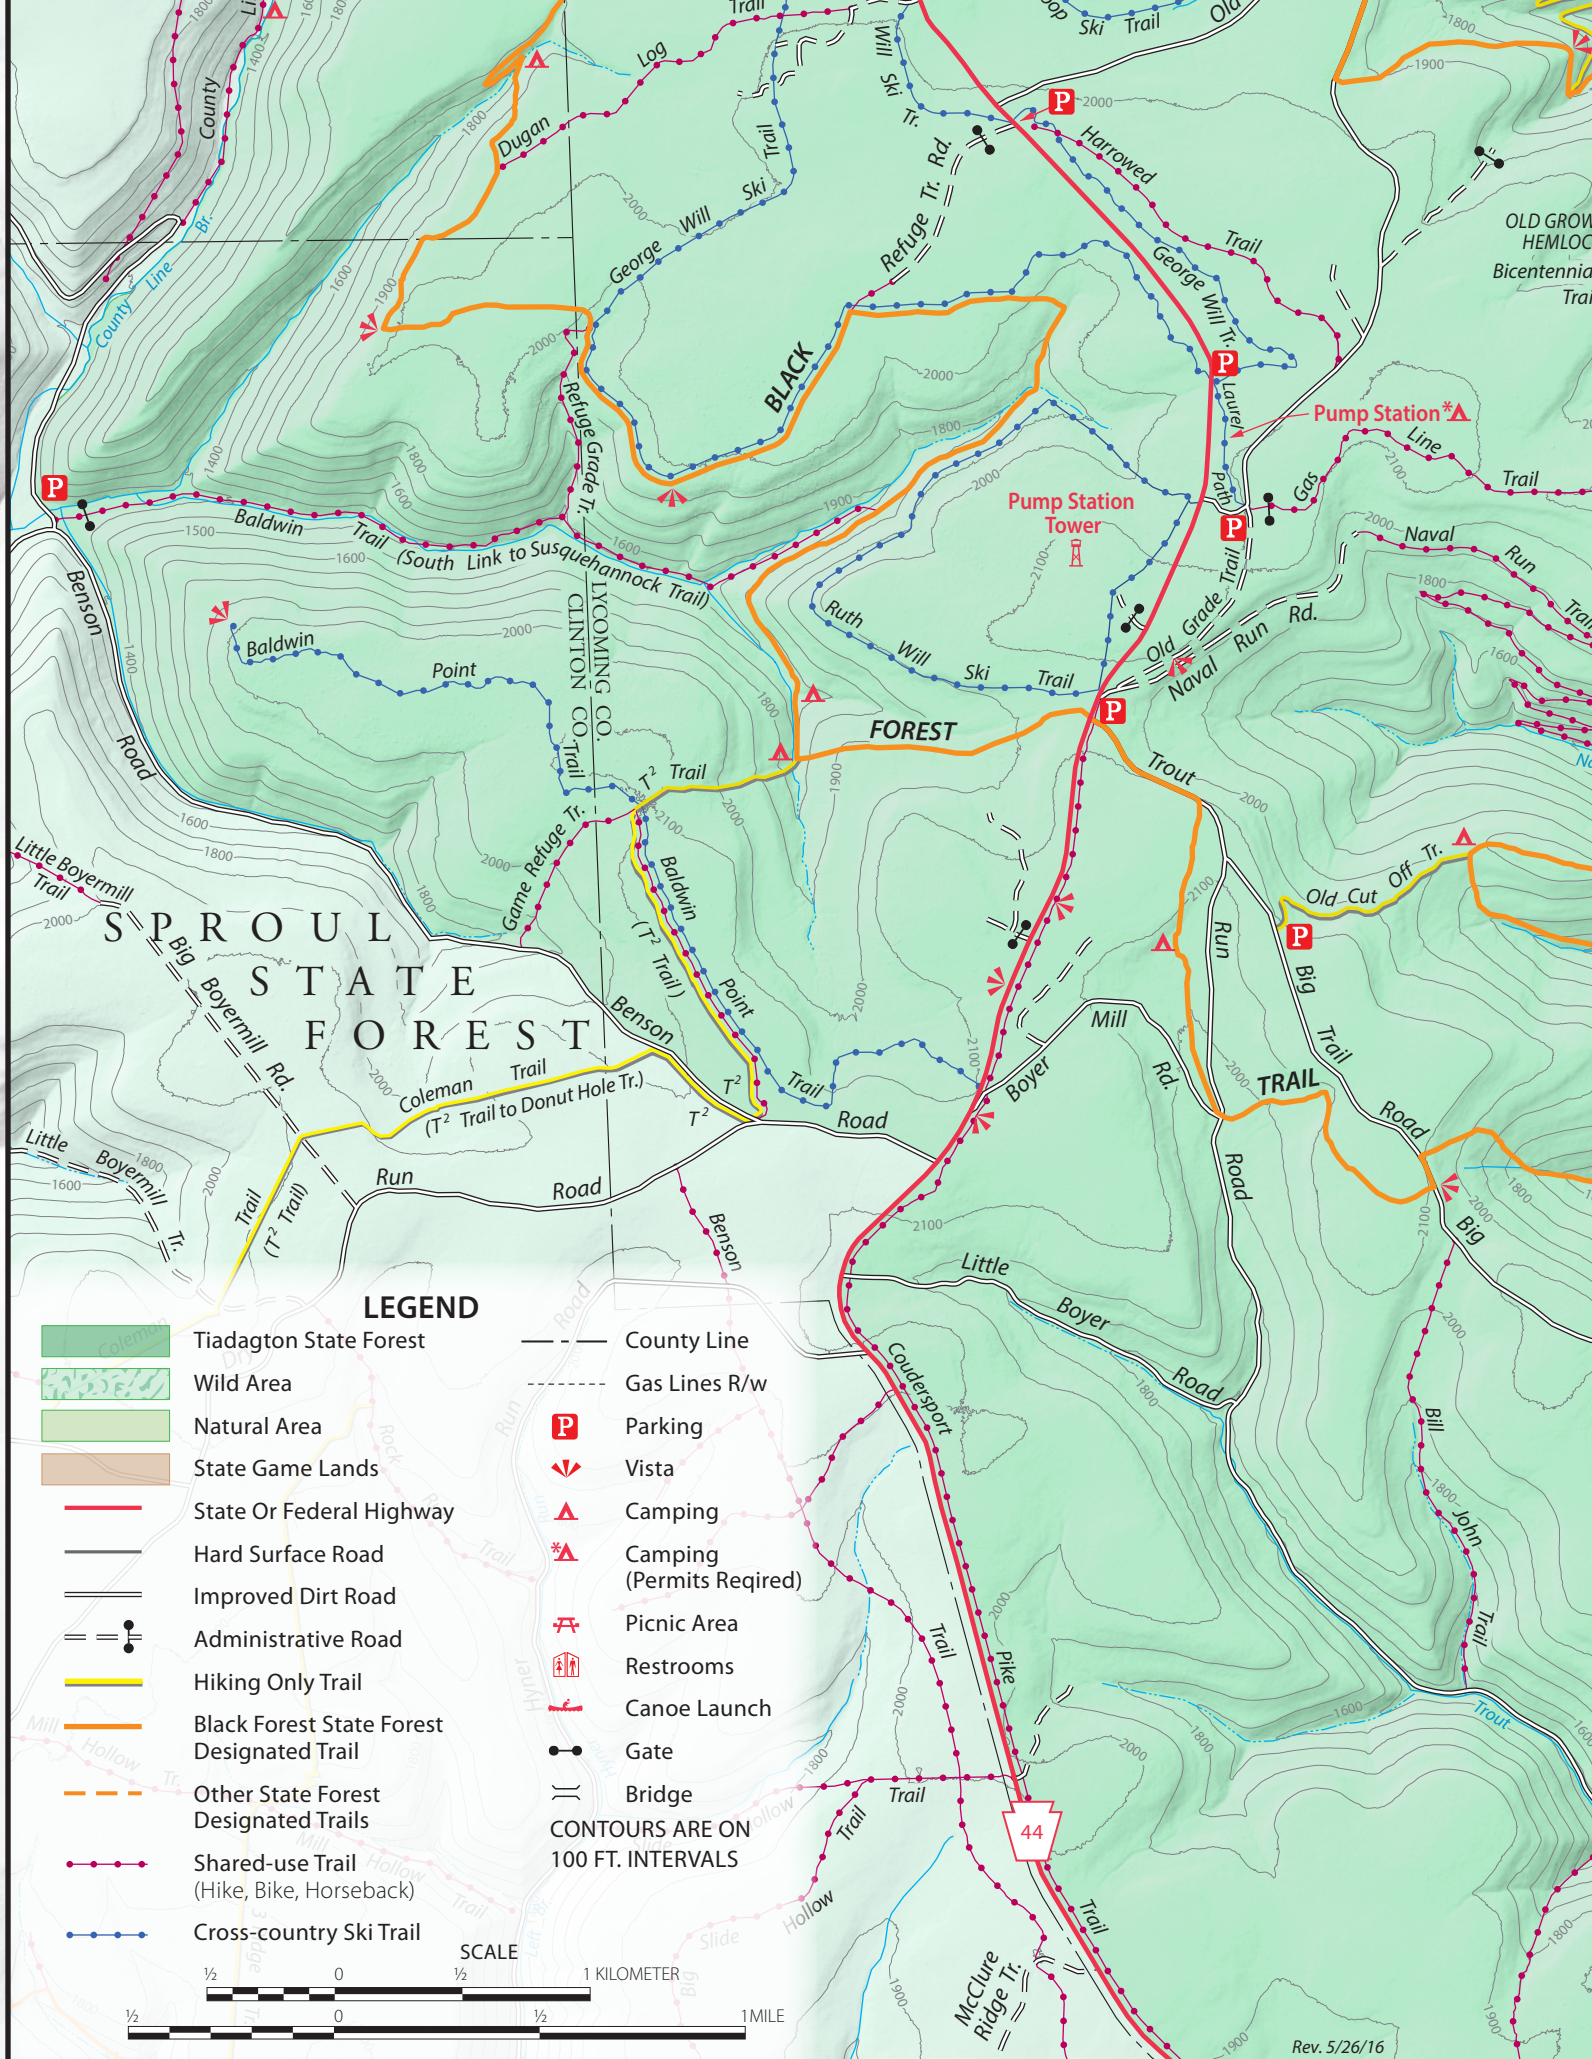

SUSQUEHANNOCK STATE FOREST

TIADAGHTON STATE FOREST

SUSQUEHANNOCK STATE FOREST

STATE FOREST

STATE FOREST

STATE FOREST

To Olenona, PA 144, Ole Bull S.P.

Black Forest Inn
 Amenities Include:
 Rooms
 Phone
 Food
 Water

44

P

P

DCOMING CO.
POTTER CO.

Black Forest Trail Tiadaghton State Forest

Tioga, Lycoming, Potter
and Clinton Counties

Department of Conservation and
Natural Resources
Bureau of Forestry

2016

Hilborn

Slate Run

Wolfe's General Store

Hotel Manor

Tomb Flats

Black Walnut Bottom

WOLF RUN WILD AREA

Clark Farm

414

Ross Run