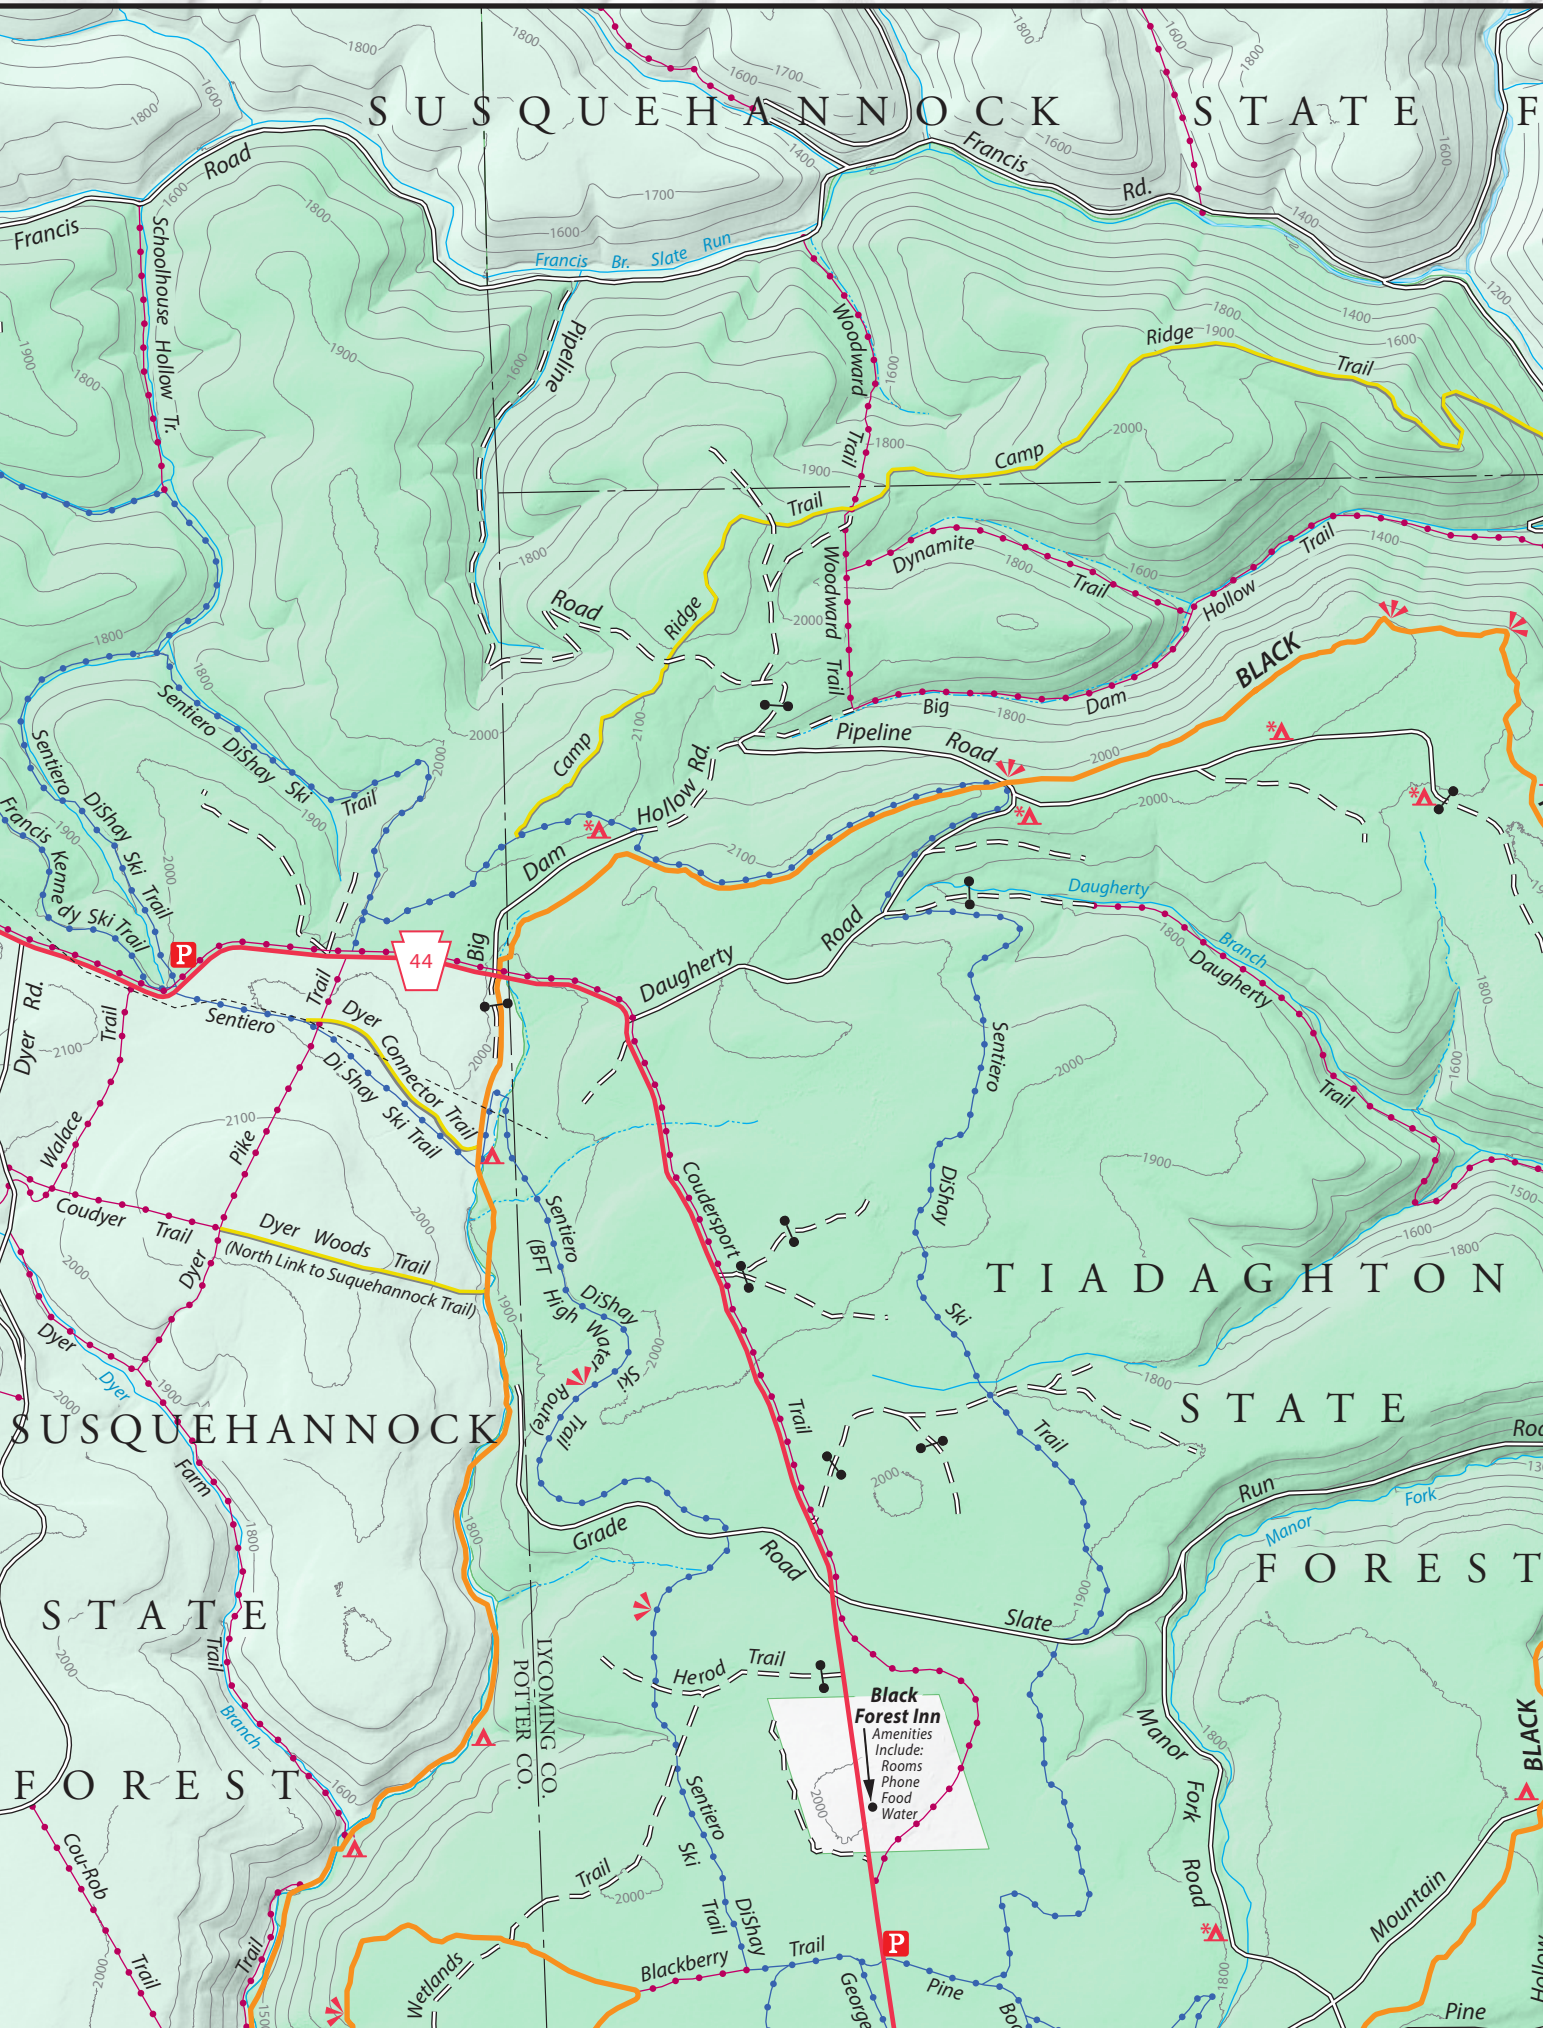

SUSQUEHANNOCK STATE FOREST

TIADAGHTON STATE FOREST

SUSQUEHANNOCK STATE FOREST

STATE FOREST

STATE FOREST

STATE FOREST

To Olenona, PA 144, Ole Bull S.P.

Black Forest Inn
 Amenities Include:
 Rooms
 Phone
 Food
 Water

44

P

P

DCOMING CO.
POTTER CO.

Black Forest Trail Tiadaghton State Forest

Tioga, Lycoming, Potter
and Clinton Counties

Department of Conservation and
Natural Resources
Bureau of Forestry

2016

Hilborn

Slate Run

Wolfe's General Store

Hotel Manor

Tomb Flats

Black Walnut Bottom

WOLF RUN WILD AREA

Clark Farm